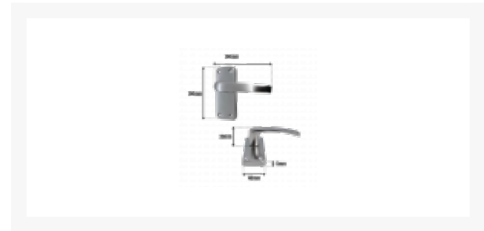

ASEC Stafford Plate Furniture Lever Latch Handle

Description

Contract aluminium lever latch plate furniture handle. Supplied as a pair in polished anodised aluminium finish.

Features

- Reversible handing
- Sold in pairs
- 100mm long handle
- Contract aluminium set
- Lever handle for latch only