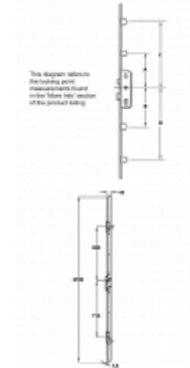

FULLEX XL Crimebeater Latch & Hookbolt Twin Spindle With 2 Hooks & 44mm Faceplate

Description

The Fullex XL Crimebeater range of multi-point locks is designed to provide long term reliability and security. This latch & hookbolt centre case with two locking point hooks has been UKAS tested to PAS24 standard.

35mm Backset

45mm Backset

92/62mm Centres

Secured by Design
Approved

Features

- White aluminium faceplate
- 44mm Faceplate
- Twin spindle
- Latch & hookbolt
- Euro profile lock case

Product Table

L25246

35/92-62 - 44mm Faceplate

L25247

45/92-62 - 44mm Faceplate