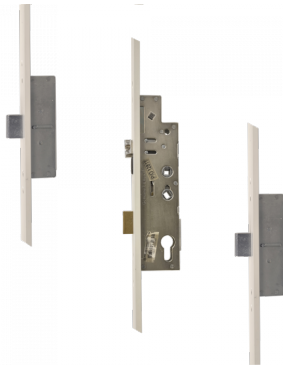

FULLEX Crimebeater 44mm Wide Faceplate Lever Operated Latch & Deadbolt Twin Spindle 2 Dead Bolt

Description

The Fullex Crimebeater range of multi-point locks is designed to provide long term reliability and security. This latch & deadbolt centre case with two deadbolts has been UKAS tested to PAS24 standard.

35mm Backset

45mm Backset

92/62mm Centres

Secured by Design
Approved

Features

- 44mm wide white aluminium faceplate
- Twin spindle
- Latch & deadbolt
- Euro profile lock case
- A - Lift lever to engage locking mechanisms and then one full turn of the cylinder to lock. One full turn of the key then push down on the lever to unlock

Product Table

L25242

35/92-62 - 44mm Faceplate

L25243

45/92-62 - 44mm Faceplate