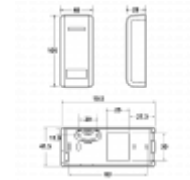

PAC OneProx GS3 RFID HF Mullion Proximity Reader 20120

Description

PAC HF readers are designed for installations that need reliability and security. The HF mullion reader is a compact reader that is ideal for fitting internally or externally on the frame of a door.

CE Marked Product

IP65 Ingress Protection Rating

UK Conformity Assessed (UKCA)

Features

- Supports PAC Ops Lite, PAC Ops and Wiegand (many variants)
- Audible sounder and red/green led's
- Internal or external frame fitting
- Compact reader
- Integral tamper circuit and mounting plate

Product Table

L34058

Black & Grey