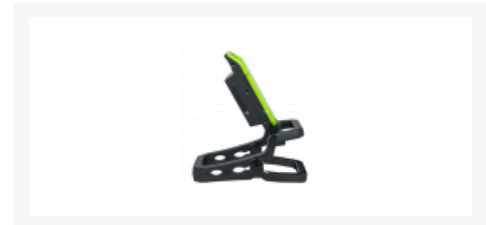

LUCECO Folding Clamp Work Light With Power Bank & USB Charging

Description

The Luceco 10W folding clamp USB rechargeable work light has two power settings offering 450 lumens or 1000 lumens of cool white light and also incorporates a built in power bank to charge your devices. The magnetic base stand folds and clamps to aid positioning and the body is constructed from toughened IK07 ABS.

Features

- Carry handle
- Clampable magnetic stand
- Two lighting modes - 1000 Lumens or 450 Lumens
- 6500k cool white light
- Robust PC & ABS housing
- Power bank built in - 4400mAh
- USB charge

Product Table