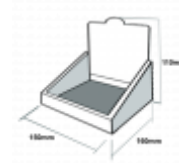

SQUIRE CT10/SS50P5 Stronghold Counter Top Display Unit & Stock

Description

The Squire CT10/SS50P5 counter top merchandising unit is attractive, informative and space saving to help you display and sell the Squire Stronghold P5 range of open and closed shackle padlocks . It is very easy to assemble and comes complete with an informative backing card to guide customers in their choice of lock. This pack is supplied complete with 4 x SS50P5 open shackle padlocks and 4 x SS50CP5 closed shackle padlocks.

5 Pin Mechanism

Keyed To Differ

Features

- Solid steel Stronghold 5 Pin padlock range
- Supplied with 4 x SS50P5 and 4 x SS50CP5 padlocks
- Informative backing card
- Space saving counter top display
- Attractive design