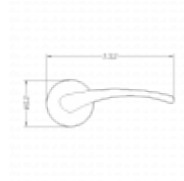

ASEC URBAN Madison Lever on Round Rose Door Furniture Ebony

Description

Asec Urban Madison lever on rose door furniture is made from aluminium alloy for strength and durability. It combines superior function with intelligent design and is suitable for both internal and external use. Spring performance tested to 200,000 cycles and fire rated 30/60 FD, this sturdy door furniture offers smooth operation and outstanding protection. Supplied in pairs complete with wood screws and 45mm inter bolts and with a 25 year manufacturer guarantee.

25 Year
Guarantee

Fire Tested

Weather Resistant

Features

- Salt spray tested
- 52mm multi-hole steel backplate concealed clip over cover
- 25 year guarantee
- Fire tested 30/60 FD
- Suitable for internal and external use
- Supplied in pairs with wood screws and 45mm inter bolts suitable for standard 35mm doors
- Modern design