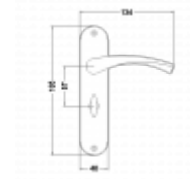

ASEC URBAN Miami Bathroom Lever on Plate Door Furniture Ebony

Description

Asec Urban Miami bathroom door furniture is made from aluminium alloy for strength and durability. It combines superior function with intelligent design and is suitable for both internal and external use. Spring performance tested to 200,000 cycles and fire rated 30/60 FD, this sturdy door furniture offers smooth operation and outstanding protection. Supplied in pairs complete with wood screws and 45mm inter bolts and with a 25 year manufacturer guarantee.

25 Year
Guarantee

Fire Tested

Weather Resistant

Features

- Salt spray tested
- 25 year guarantee
- Fire tested 30/60 FD
- Suitable for internal and external use
- Supplied in pairs with wood screws and 45mm inter bolts suitable for standard 35mm doors
- Modern design