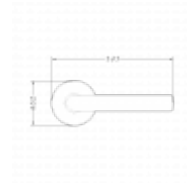

ASEC URBAN Austin Lever on Round Rose Door Furniture

Description

Asec Urban Austin lever on rose door furniture is made from aluminium alloy for strength and durability. It combines superior function with intelligent design and is suitable for both internal and external use. Spring performance tested to 200,000 cycles and fire rated 30/60 FD, this sturdy door furniture offers smooth operation and outstanding protection. Supplied in pairs complete with wood screws and 45mm inter bolts and with a 25 year manufacturer guarantee.

25 Year
Guarantee

Fire Tested

Weather Resistant

Features

- 52mm multi-hole steel backplate concealed clip over cover
- Salt spray tested
- 25 year guarantee
- Fire tested 30/60 FD
- Suitable for internal and external use
- Supplied in pairs with wood screws and 45mm inter bolts suitable for standard 35mm doors
- Modern design