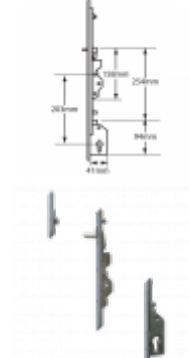

FULLEX Patio Lock MK2 2PT Pin on Lock

BACK
18.75

18.75mm
Backset

BACK
25.75

25.75mm
Backset

BACK
28.75

28.75mm
Backset

CEN
203

203mm Centres

Features

- Only available with a 15mm plunger
- There is a separate Euro profile lock to deadlock the system
- Please note that the pin is on the lock
- When the door is closed to, the push pin engages, this allows the handle lever to engage the lock