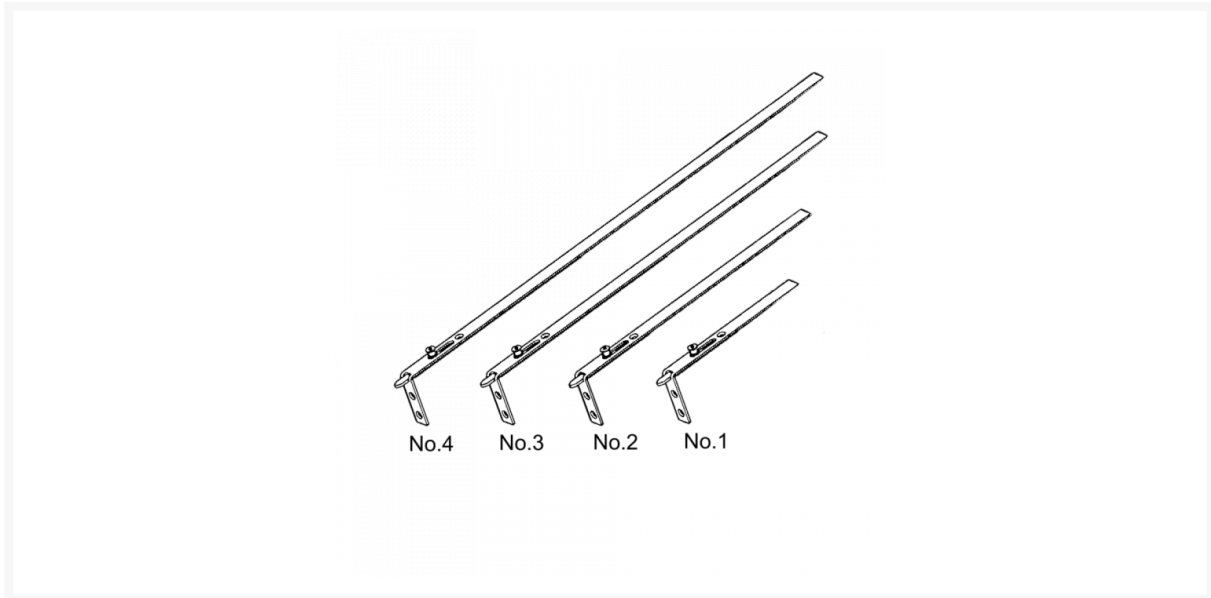

## Description

The NiCo MK2 shootbolt extension is available in four lengths to suit a wide range of window applications. There is a shoot bolt and mushroom cam to provide security to the vulnerable corner of the window and it is Secured by Design approved.

### **L34104**

No. 1 (330mm - 460mm)

### **L34106**

No.3 (800mm - 1100mm)

### **L34107**

No.4 (1100mm - 1400mm)