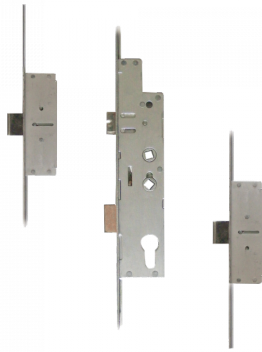

FULLEX Crimebeater 20mm Lever Operated Latch & Deadbolt Twin Spindle - 2 Dead Bolt

Description

The Fullex Crimebeater range of multi-point locks is designed to provide long term reliability and security. This latch & deadbolt centre case with two deadbolts has been UKAS tested to PAS24 standard.

35mm Backset

45mm Backset

55mm Backset

92/62mm Centres

Features

- 20mm Radius Faceplate
- Twin spindle
- Latch & deadbolt
- Euro profile lock case
- A - Lift lever to engage locking mechanisms and then one full turn of the cylinder to lock. One full turn of the key then push down on the lever to unlock

Product Table

L17405

35/92-62 - 20mm Radius Faceplate

L17407

45/92-62 - 20mm Radius Faceplate

L17409

55/92-62 - 20mm Radius Faceplate