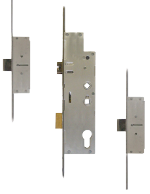

FULLEX Crimebeater 20mm Lever Operated Latch & Deadbolt Twin Spindle - 2 Dead Bolt

Description

The Fullex Crimebeater range of multi-point locks is designed to provide long term reliability and security. This latch & deadbolt centre case with two deadbolts has been UKAS tested to PAS24 standard.

35mm Backset

45mm Backset

55mm Backset

92/62mm Centres

Features

- 20mm Radius Faceplate
- Twin spindle
- Latch & deadbolt
- Euro profile lock case
- A - Lift lever to engage locking mechanisms and then one full turn of the cylinder to lock. One full turn of the key then push down on the lever to unlock

Product Table

L17405

35/92-62 - 20mm Radius Faceplate

L17407

45/92-62 - 20mm Radius Faceplate

L17409

55/92-62 - 20mm Radius Faceplate