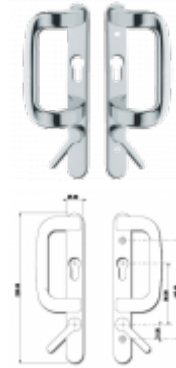

YALE Sparta Patio Door Handle With Levers - Euro

Description

The attractive design of the Yale Sparta patio door handle co-ordinates with other Sparta products to provide a comprehensive suite. To ease stock holding, the handles have been designed with symmetrical grip allowing them to be reversed for right or left hand usage, and are ideal to use with a Fuhr patio lock.

92mm Centres

Features

- Non handed
- For use with Fuhr Patio Lock (L18586)

Product Table

L18542
Chrome

L18541
Gold