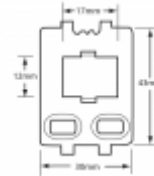

FUHR 42420355185 Single Shootbolt Keep

Description

This Fuhr shootbolt keep has an adjustable plate.

Features

- Adjustable plate
- Screw fixed

Product Table

L18044
Shootbolt Keep