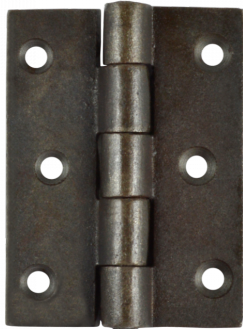

## A. PERRY Cast Iron Butt Hinge

### Description

---

A traditional cast iron butt hinge with uncranked knuckles.

### Features

---

- Cast iron butt hinge
- Supplied in pairs

### Product Table

---

**109**  
102mm

**108**  
75mm