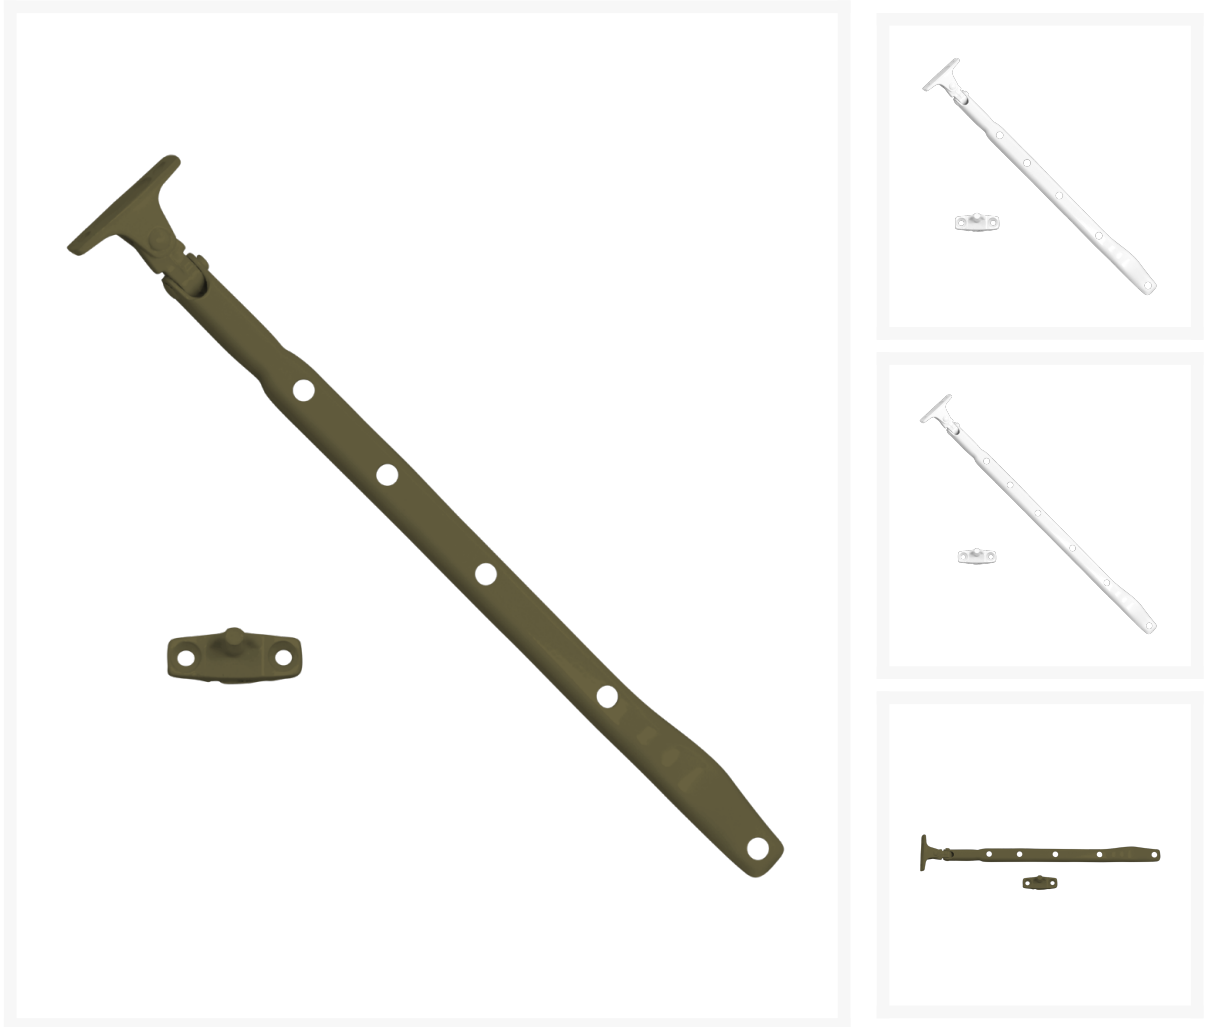

# KENRICK 900A Casement Stay

## Description

Traditional pattern casement stay.

## Features

---

- Standard Pin

## Product Table

---

**2085**

254mm GREY

**L229**

254mm WH

**L3295**

305mm WH