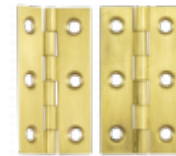

## ECLIPSE 620F Butt Hinge

### Description

---

A pair of solid drawn brass butt hinges with countersunk holes.

### Features

---

- Brass pin
- Solid drawn

### Product Table

---

**L3349**  
51mm Brass

**L3350**  
64mm Brass