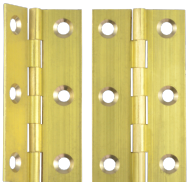

## ECLIPSE 620F Butt Hinge

### Description

---

A pair of solid drawn brass butt hinges with countersunk holes.

### Features

---

- Brass pin
- Solid drawn

### Product Table

---

**L3349**  
51mm Brass

**L3350**  
64mm Brass