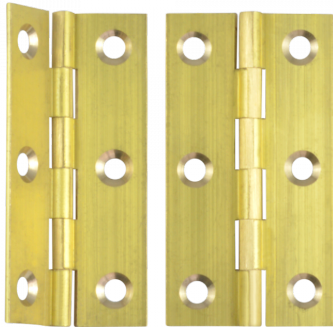

## ECLIPSE 620F Butt Hinge

### Description

---

A pair of solid drawn brass butt hinges with countersunk holes.

### Features

---

- Brass pin
- Solid drawn

### Product Table

---

**L3349**  
51mm Brass

**L3350**  
64mm Brass