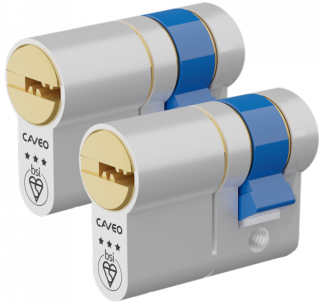

# CAVEO TS007 3\* Half Euro Dimple Cylinder Keyed Alike Pair

## Description

The Caveo TS007 3\* half euro dimple cylinder is supplied as a keyed alike pair, it has a combined finish of a nickel plated body and a polished brass plug, giving you a stylish yet cost effective cylinder that is suitable for use in both nickel and brass applications. These Kitemarked TS007 3\* rated cylinders offer the best protection available, with a high resistance to bumping, snapping, picking and drilling; the cylinder has a sacrificial cut on the external side to offer excellent protection against cylinder snapping attack.

They are certified to BS EN1303, fire door rated to 30 minutes, Sold Secure diamond certified and Secured by Design accredited. The cylinder has a distinctive Caveo blue cam, is supplied complete with 3 keys including optional black identification inserts, a fixing bolt, installation instructions and a registration activation card; all in an attractive box that is ideal for either storage or display. Upon registration the cylinder also comes with a break-in guarantee of £2,000.

Supplied With 3 Keys

Complies to BS EN 1303

Dimple Key

Operated By Euro Cylinder

Fire Tested

Keyed Alike

Kitemarked Product

Secured by Design Approved