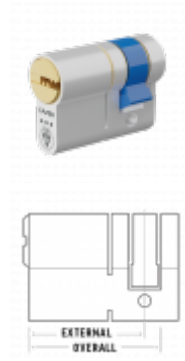

# CAVEO TS007 3\* Half Euro Dimple Cylinder Keyed Alike Pair

## Description

The Caveo TS007 3\* half euro dimple cylinder is supplied as a keyed alike pair, it has a combined finish of a nickel plated body and a polished brass plug, giving you a stylish yet cost effective cylinder that is suitable for use in both nickel and brass applications. These Kitemarked TS007 3\* rated cylinders offer the best protection available, with a high resistance to bumping, snapping, picking and drilling; the cylinder has a sacrificial cut on the external side to offer excellent protection against cylinder snapping attack.

They are certified to BS EN1303, fire door rated to 30 minutes, Sold Secure diamond certified and Secured by Design accredited. The cylinder has a distinctive Caveo blue cam, is supplied complete with 3 keys including optional black identification inserts, a fixing bolt, installation instructions and a registration activation card; all in an attractive box that is ideal for either storage or display. Upon registration the cylinder also comes with a break-in guarantee of £2,000.

### **CV50333KAP**

45mm (35/10) 3 Keys