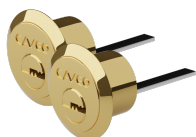

# CAVEO Dimple Rim Cylinder Keyed Alike Pair

## Description

The Caveo Rim Cylinder is supplied as a keyed alike pair and is available in polished brass or nickel plate, it works via a high security 9 to 11 pin dimple system and is supplied with 3 keys including optional black identification inserts.

## Features

- Available in polished brass or nickel finish
- Supplied complete with 3 keys
- Supplied as a keyed alike pair
- 9 to 11 pin reversible mechanism

## Product Table

**CV50336KAP**

NP 3 Keys

**CV50048KAP**

PB 3 Keys