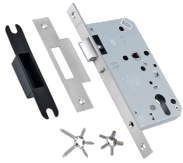

L32975
Square 5750.60.S.SS