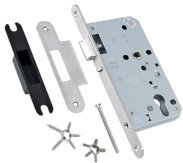

Product Table

L32974
Radius 5750.60.R.SS