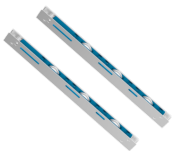

Description

These Aldridge heavy duty rollers are sold in pairs and offer smooth performance. They have a self levelling mechanism, based on pressure, that ensures the weight is evenly distributed across all the wheels and accommodates for imperfections in the door or track.

Features

- Sold in pairs
- Smooth performance
- Chrome steel precision bearing
- Self levelling mechanism to ensure even weight distribution

Product Table

L33456
3 Wheel

L33457
5 Wheel