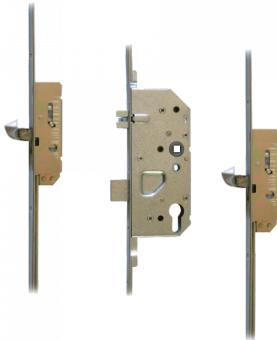

FIX 6025H Lever Operated Latch & Deadbolt - 2 Hook

Description

A latch and deadbolt single spindle multipoint lock with 2 hooks and 72mm centres. This unit is designed for wooden doors and has a 25mm faceplate.

55mm Backset

72mm Centres

Features

- 25mm Faceplate
- Single Spindle
- Latch & deadbolt
- Euro profile lock case
- A - Lift lever to engage locking mechanisms and then one full turn of the cylinder to lock. One full turn of the key then push down on the lever to unlock