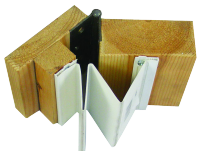

Description

Finger and hand injury protection safety products are easy to install fitting full length on both sides of doors. The concertina shape protects, guards and shields from accidents and injuries involving fingers or hands being trapped or crushed in hinged sides of opening and closing doors.

Features

- Manufactured and tested in the UK
- Allows a full 12.5cm (5in) door opening
- For Hinge Opening Side

Product Table

L14587

WH