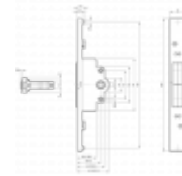

GU Alu Jet Locking Gear For Tilt & Turn Windows/ Bi-Fold Door

Description

The GU AluJet locking gear is suitable for tilt and turn windows and for both left and right hand applications. This gear can also be used in the first leaf of a bifold locking element.

35mm Backset

45mm Backset

Features

- Suits tilt and turn windows
- Suits first leaf in a bi-fold locking element
- Left or right handed

Product Table

L33136

35mm Backset

L33137

45mm Backset