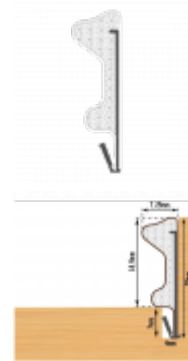

EXITEX Aquatex S25 Door Seal

Description

A 6 metre strip of door seal to protect against wind, dust and noise.

Weather Resistant

Features

- Supplied in 6m lengths
- Lifetime guarantee
- Seals gaps 5mm - 6.5mm

Product Table

L23544
White - 6m