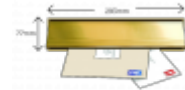

EXITEX Internal Letter Tidy - With Flap

Description

A letter tidy for internal use, the spring loaded flap covers the integral nylon brushes which exclude noise, dust and the elements whilst protecting privacy.

Features

- For internal use only
- Stop draughts, dust, rain and peeping toms
- Spring closing Aluminium flap
- Moulded high impact PVC with long lasting bristle
- For horizontal letterboxes

Product Table