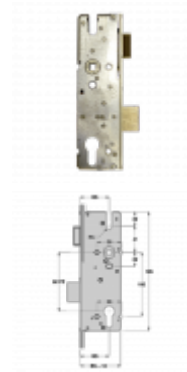

WINKHAUS AV2 Auto Locking Single Spindle Latch & Deadbolt Gearbox

Description

The Winkhaus AV2 is an automatic locking single spindle latch and deadbolt gearbox with 92mm centres. It is available as left or right handed and in a choice of backset size.

BACK
35

BACK
45

BACK
55

CEN
92

35mm Backset 45mm Backset 55mm Backset

92mm
Centres

Features

- Handed product
- 16mm faceplate
- Single spindle
- Automatically deadbolts on closing of the door

Product Table

L32827
35/92 LH

L32828
35/92 RH

L32829
45/92 LH

L32830
45/92 RH

L32831
55/92 LH

L32832
55/92 RH