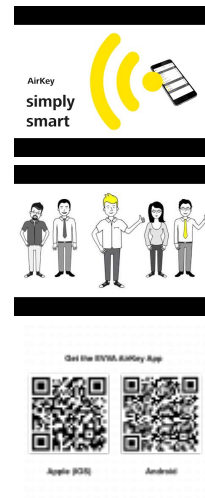

# EVVA AirKey Proximity Tag

## Description

---

These Evva branded proximity fobs are used to operate the Evva AirKey range of proximity locks, they are stylishly designed and robust, featuring a strong loop to allow the fob to be fixed to an appropriate keyring, key tag, streak or to be hung in a key cabinet.

Wireless Data Connection

## Features

---

- Strong anchor point to attach to keyring, key tag or streak
- MIFARE DESFire EV1
- Used to operate Evva AirKey proximity locks
- Stylish Evva design