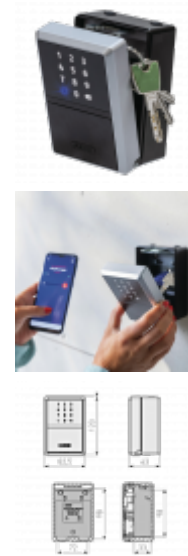

## ABUS 787 Smart Bluetooth Key Garage

### Description

---

The Abus 787 smart Bluetooth key garage is a practical storage solution for up to 20 keys or 30 plastic cards. It provides easy and fast access for groups of people that frequently change such as workers, service, holiday guests, vehicle rental, multi-family homes and care services. The Bluetooth key garage is secured by AES-128 Bit encryption and is opened by a 6 digit code or an electronic access ticket supplied via the app.

### Features

---

- Battery compartment for 2 x AA batteries, accessible from the outside
- Integrated key hooks for hanging up keys/key fobs
- View the log access history and current users
- Illuminated electronic keypad for entering a 6-digit key code
- Generate and send individual access tickets or a 6-digit code for multiple users
- Manage and use with the HomeTec Pro bluetooth app
- Automatic locking
- Capacity for up to 20 keys, 3 car keys or 30 plastic cards