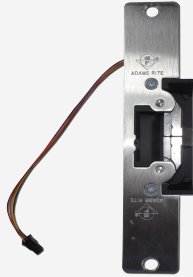

Features

Product Table

L18966

12/24V AC/DC