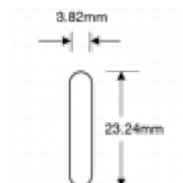

4C Texas Red T3 Glass Transponder Chip

Description

Texas fixed coded 4C glass transponder chip for diagnostics and manual programming.

Glass Chip

Features

- Perfect for look-a-like, flip and transponder keys by Silca
- Texas fixed coded 4C transponder chip
- To Suit Ford & Mazda Vehicles