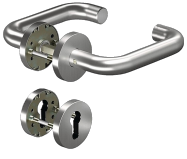

Product Table

L32674

90050063189