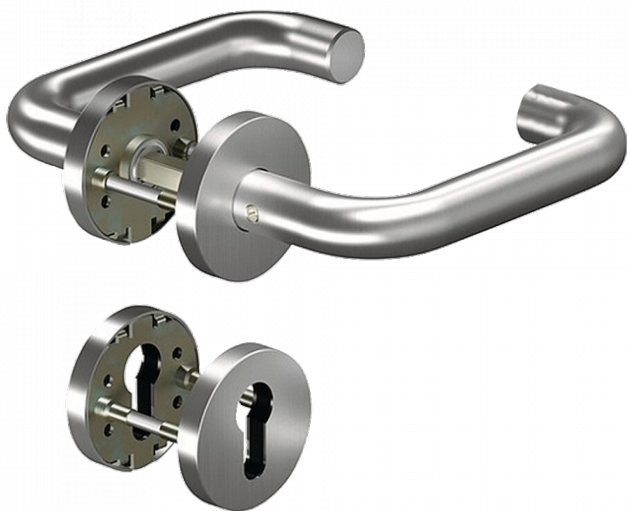

# DORMAKABA Ogro Core Round Bar Return Lever Handle Set To Suit SVP Lock Stainless Steel

## Description

---

This Dormakaba round bar return lever handle set has a matt stainless steel finish. It suits the SVP Lock and is supplied complete with euro escutcheons.

Complies to BS EN 179

## Features

---

- BS EN 179
- Includes euro escutcheons
- To suit SVP lock on timber or steel doors