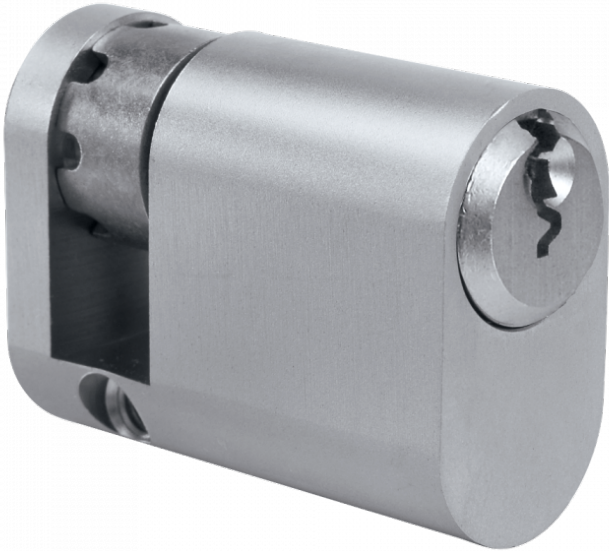

## EVVA GPI OHZ Oval Half Cylinder MK

### Description

---

AMK Stock Aldridge MK Suite. AMK1 600 differs + master. AMK2 600 differs + master. AMK GMK works both systems allowing SMK from stock.

Supplied With 3 Keys

Master Keyed

Call For Workshop Services

### Features

---

- Supplied with 3 keys as standard
- Dimensions to centre of cam
- Oval single cylinders supplied with adjustable cams
- Conical shape key and keyway hampers the insertion of picking tools and makes unauthorised key duplication very difficult
- Profile variations over the entire keyway height
- Restricted key profile with 32,000 different sections available