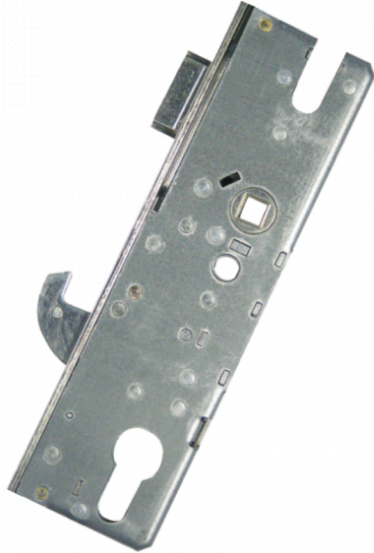

WINKHAUS Scorpion Lever Operated Latch & Hook Gearbox

Description

Lever operated latch & hook bolt gearbox, the unit is split spindle with 92 centres and 35mm backset.

35mm Backset

92mm Centres

Operated By Euro
Cylinder

Features

- Latch & Hookbolt
- Centre gearbox only
- 35mm backset
- Split spindle

Product Table

L32607

35/92