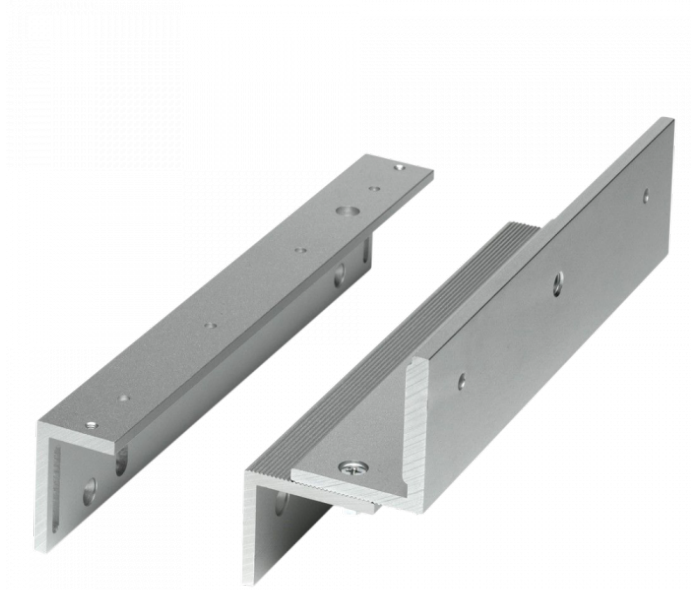

## ASEC Z&L Bracket To Suit Slim Line Magnets

### Description

---

Asec Z&L Bracket for use with the Asec slim line magnet range. The bracket is for inward opening applications providing multiple options for fitting.

### Features

---

- Aluminium
- To suit Asec slim line magnets
- Z & L bracket
- Inward opening