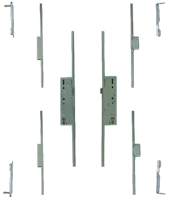

Description

The Fullex Crimebeater range of multi-point locks is designed to provide long term reliability and security. This direct fix double door lock is designed for composite and timber over rebated double doors and is based on the 220 Pro lock mounted on a 16mm full height cover plate for the master door. The slave door side is also based on the 220 Pro centre case in a simplified version with keep adjustment incorporated onto the faceplate.

45mm Backset

PAS24

Secured by Design
Approved

Features

- 2200mm x 16mm square ends
- Keeps are integrated into the slave door lock face plate
- Includes latch hold back snib on lock faceplate
- Easily reversible latch
- Inline split spindle lock
- 2 opposing steel hooks, deadbolt and latch
- Deadbolt throws when the handle is lifted
- To suit composite and timber over rebated double doors

Product Table

L32461

45/92 Double door set