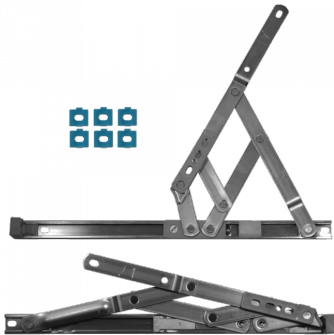

CHAMELEON Side Hung Restricted Friction Hinge With Packers - 13mm - 17mm

Description

The CHAMELEON Side Hung Restricted Friction Hinge has a built in restrictor and an adjustable stack height of 13mm - 17mm. The window restrictor incorporates a child resistant mechanism which limits the initial opening of the window in question. The built in quick release lever allows the window to be fully opened to be easily cleaned. This pair of hinges comes complete with 4mm packers (set of 4).

Features

- Packers included (set of 4)
- Stack height: 13mm - 17mm
- Supplied in pairs
- Restrictor automatically relocates and resets when the window is closed
- Built in child resistant mechanism limits initial opening
- Built in quick release lever allows the window to be fully open for easy cleaning

Product Table

CH30116

300mm x 13mm - 17mm LH

CH30117

300mm x 13mm - 17mm RH

CH30118

400mm x 13mm - 17mm LH

CH30119

400mm x 13mm - 17mm RH