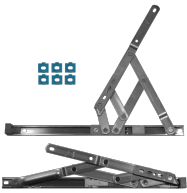

CHAMELEON Side Hung Restricted Friction Hinge With Packers - 13mm - 17mm

Description

The CHAMELEON Side Hung Restricted Friction Hinge has a built in restrictor and an adjustable stack height of 13mm - 17mm. The window restrictor incorporates a child resistant mechanism which limits the initial opening of the window in question. The built in quick release lever allows the window to be fully opened to be easily cleaned. This pair of hinges comes complete with 4mm packers (set of 4).

Features

- Packers included (set of 4)
- Stack height: 13mm - 17mm
- Supplied in pairs
- Restrictor automatically relocates and resets when the window is closed
- Built in child resistant mechanism limits initial opening
- Built in quick release lever allows the window to be fully open for easy cleaning

Product Table

CH30116

300mm x 13mm - 17mm LH

CH30117

300mm x 13mm - 17mm RH

CH30118

400mm x 13mm - 17mm LH

CH30119

400mm x 13mm - 17mm RH