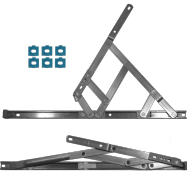

CHAMELEON Side Hung Restricted Friction Hinge With Packers - 13mm - 17mm

Description

The CHAMELEON Side Hung Restricted Friction Hinge has a built in restrictor and an adjustable stack height of 13mm - 17mm. The window restrictor incorporates a child resistant mechanism which limits the initial opening of the window in question. The built in quick release lever allows the window to be fully opened to be easily cleaned. This pair of hinges comes complete with 4mm packers (set of 4).

Features

- Packers included (set of 4)
- Stack height: 13mm - 17mm
- Supplied in pairs
- Restrictor automatically relocates and resets when the window is closed
- Built in child resistant mechanism limits initial opening
- Built in quick release lever allows the window to be fully open for easy cleaning

Product Table

CH30116

300mm x 13mm - 17mm LH

CH30117

300mm x 13mm - 17mm RH

CH30118

400mm x 13mm - 17mm LH

CH30119

400mm x 13mm - 17mm RH