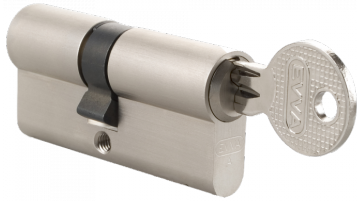

# EVVA A5 DZ Euro Double Cylinder KD

## Description

Keyed to differ cylinder

Supplied With 3 Keys

5 Pin Mechanism

Keyed To Differ

Call For Key Cutting Services

Call For Workshop Services

## Features

- 3 Keys supplied as standard
- Unrestricted key profile
- Dimensions to centre of cam
- 30 minute fire resistance to 821° C
- 'A' section (F section to special order)