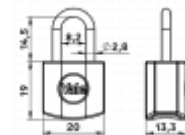

YALE Y110JB Brass Open Shackle Padlock - Pack of 4

Description

The YALE Y110JB Brass Padlock is supplied in a pack of 4. With a solid brass body and black protective cover, the padlock is designed for indoor use. The lock features a snap locking shackle, locking without the key, and is supplied with 3 keys for unlocking.

Supplied With 3 Keys

Keyed Alike

Features

- Supplied with 3 keys
- Black protective cover
- Designed for indoor use
- Snap locking
- Key to unlock
- Solid brass body

Product Table

L32278

Pack of 4