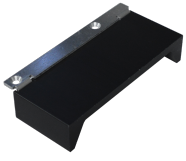

L32129
60.5mm