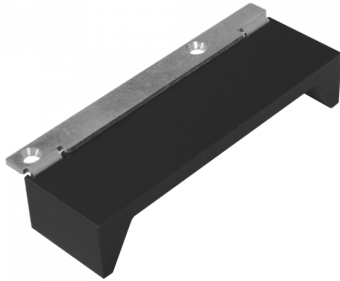

ADAMS RITE Ultraline 7400 Series Release Lip Extension

Description

The ADAMS RITE Lip Extension is to suit the Adams Rite 7400 Series Ultraline mortice releases. Lip extensions are designed for use with centre hung doors, thick doors, or other applications which may vary from the standard door which closes flush with the door jamb face.

Features

- Bolt-on fitting
- Measured from the edge of the frame to the centre of the release
- For use with flat faceplates only
- To suit Adams Rite Ultraline 7400 Series Mortice Releases

Product Table

L32127
50mm

L32128
57.2mm

L32129
60.5mm