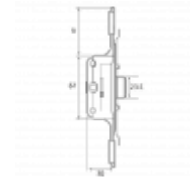

## ERA Aubi Saracen Cranked Faceplate Window Gearbox 11.5mm

### Description

---

This Era Saracen centre case is to suit the FM shootbolt, providing a multi-point locking solution for UPVC windows. The unique combination of a robust central deadlock, bi-directional bars and profile keeps offers a cost effective solution for window security.