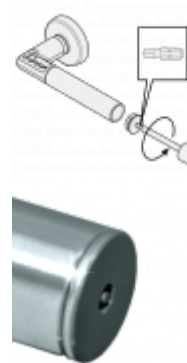

ASSA ABLOY ASSA ABLOY 8821 Codehandle Door Battery Cover

Description

A spare battery cover to suit the CHD Code Handle Door range from Assa Abloy.

Features

- Easy to fit
- To suit the Assa Abloy CHD range

Product Table

L32069

Stainless Steel