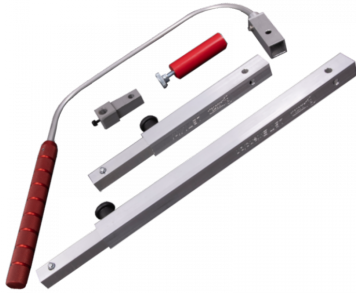

GJ Locks Letterbox Tool

Description

The GJ Locks Letterbox Tool is a basic kit with a solid aluminium handle which fits through the majority of security shrouds, getting you through most common situations. With no plastic or glued parts, everything is pinned or bolted for ensured strength and durability. The kit comes with one standard long extension piece and one mini extension piece, with a zip waterproof case. It features a camera holder plus a flipper/snib lifter.

UK Manufactured

Features

- Includes standard long extension piece and mini extension piece
- Supplied in a zip waterproof case
- All parts pinned and bolted for strength and durability
- Fits through majority of security shrouds
- Solid aluminium handle

Product Table

L32037

LBT