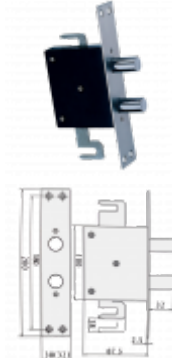

Hooply

HOOPLY CEFIRO Side Lock Shoot Bolt STB01

Description

The Hooply CEFIRO STB01 Side lock, also known as the lateral lock, is an auxiliary side lock which is compatible with the CEFIRO Combat Lock 31. Rods (supplied separately) typically connect this side lock to the main gearbox.

These side locks feature two heavy duty shoot bolts in each auxiliary lock, when combined (1 top and 1 bottom), this adds 4 locking points to the Hooply CEFIRO 31 Combat Lock. Please note that this product is not compatible with Latham's stock steel door ranges.

Reversible Handing

Features

- Not compatible with Latham's stock steel door ranges
- 38mm faceplate
- Two heavy duty shoot bolts
- Rods typically connect this side lock to the main gearbox
- Rods are supplied separately
- Compatible with the Cefiro Combat Lock 31