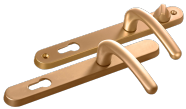

### Description

The stylish Balmoral range of sprung door furniture from Fab & Fix is supplied fully assembled for quick installation. Available in a range of finishes with colour coordinated screw heads, this ergonomic, corrosion resistant lever/lever door handle with solid die cast construction and heavy duty spring cassette is package in separate chambers to avoid parts scratching during transit.

### Features

- Supplied without fixings
- Supplied fully assembled for quick installation
- Colour coordinated screw heads
- Easy to grip sculpted ergonomic lever with smooth action
- Solid die cast construction with heavy duty spring cassette
- Supplied with screw and spindle pack to suit 60-70mm profiles

# Product Table

---

**L25739**  
Black

**L25738**  
Gold

**L25736**  
Polished Chrome

**L25737**  
Satin Chrome

**L25735**  
White