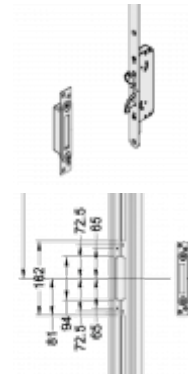

Avocet Affinity Composite Double Hook Locking Point Keep

Description

An adjustable non-handed double hook locking point keep to suit the Avocet Affinity range of composite door locks.

Reversible Handing

Features

- Non handed product
- Square ends
- Adjustable keep
- To suit Affinity composite door bolts

Product Table

L31977

DKCDDHKBT-A