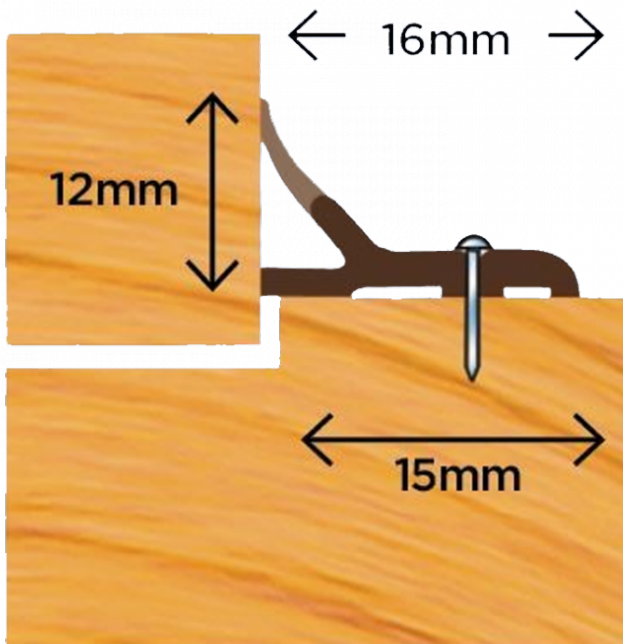

EXITEX Windor Pin Fixed Dualhard Door Seal

Description

This pin fixed Exitex door surround has a PVC carrier and a resilient rubber seal. it can be cut to length and easily installed with the provided stainless steel pin nails.

Weather Resistant

Features

- Easy to cut to length and install
- Suitable for moderate weather exposure
- Stainless steel pin fixing into preformed holes
- Dualhard PVC door surround

Product Table

L31842
Brown

L31843
White