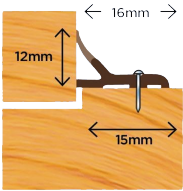

EXITEX Windor Pin Fixed Dualhard Door Seal

Description

This pin fixed Exitex door surround has a PVC carrier and a resilient rubber seal. it can be cut to length and easily installed with the provided stainless steel pin nails.

Weather Resistant

Features

- Easy to cut to length and install
- Suitable for moderate weather exposure
- Stainless steel pin fixing into preformed holes
- Dualhard PVC door surround

Product Table

L31842
Brown