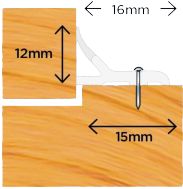

EXITEX Windor Pin Fixed Dualhard Door Seal

Description

This pin fixed Exitex door surround has a PVC carrier and a resilient rubber seal. it can be cut to length and easily installed with the provided stainless steel pin nails.

Weather Resistant

Features

- Easy to cut to length and install
- Suitable for moderate weather exposure
- Stainless steel pin fixing into preformed holes
- Dualhard PVC door surround

Product Table

L31842
Brown