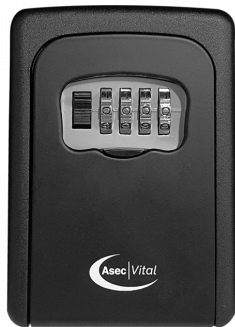

ASEC VITAL 4 Wheel Combination Key Safe Black

Description

The 4 Wheel Combination Key Safe from Asec Vital provides secure weather resistant storage of keys & is suitable for both indoor & outdoor use. It is supplied in a full colour box & when purchased as a quantity of 6 the outer packaging doubles as a neat counter display unit. The Key Safe has a resettable 4 digit combination lock and sliding cover to protect the lock from ingress. This wall mounted unit features a hinge opening and is quick & easy to fit with the supplied fixings.

Combination Mechanism

Weather Resistant

Features

- Outer packaging doubles as a counter display unit (6 units must be purchased to receive CDU)
- Suitable for indoor & outdoor use
- Supplied complete with fixings
- Weather resistant shield for combination
- 4 digit resettable combination lock
- Surface mounted so quick & easy to fit