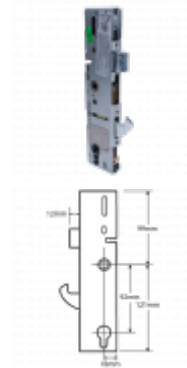

ERA Lever Operated Latch & Hookbolt Split Spindle - Centre Case

Description

An Era replacement multipoint lock centre case with latch and hookbolt.

35mm Backset

92mm Centres

Features

- Euro profile lock case
- Can be used with lever/lever or lever/pad handles
- Suitable for left or right handed doors

Product Table

L22762

35/92