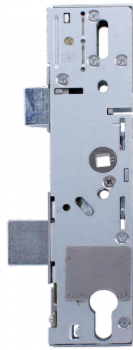

# ERA Saracen Lever Operated Latch & Thin Deadbolt Split Spindle - Centre Case

## Description

---

Era Saracen multi-point lock gearbox replacement.

35mm Backset

92mm Centres

## Features

---

- Narrow dead bolt
- Euro Profile Lock Case
- Can be used with lever/lever or lever/pad handles
- Suitable for left or right handed doors